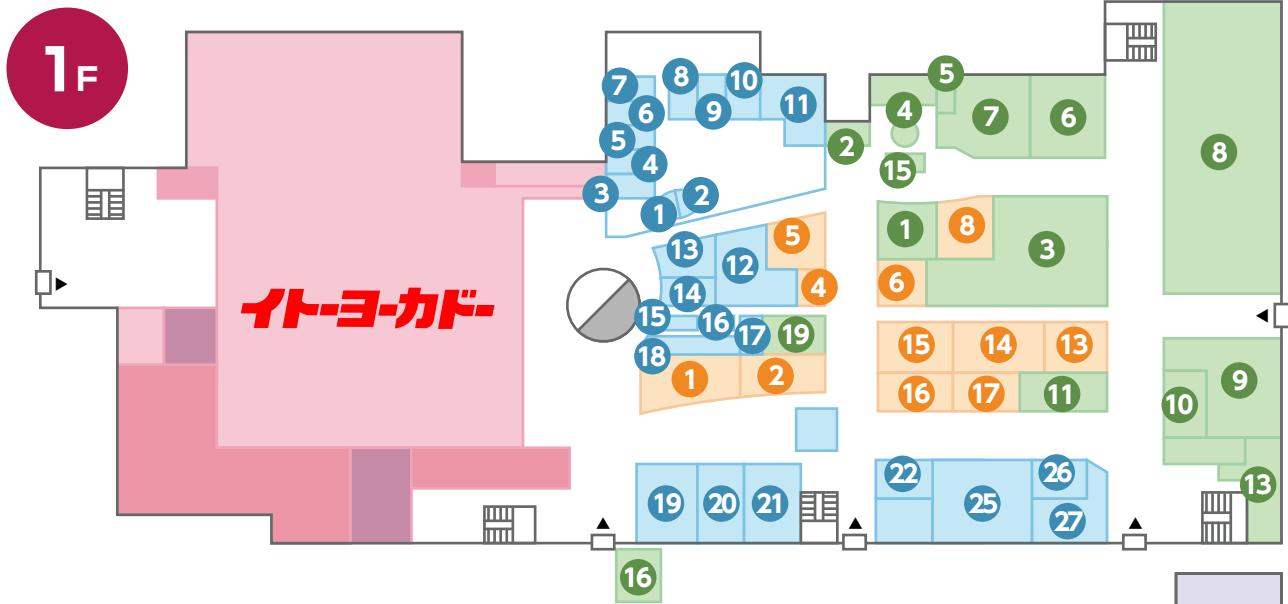

Floor Guide

- Fashion & Fashion Goods
- Restaurant & Sweet & Food
- Services & Others

Fashion & Fashion Goods

Fashion

- | | | |
|--|--------------|-----------------|
| 1 | Ladies&Kid's | anySiS / anyFAM |
| 2 | Ladies | Discoat |
| 8 | Ladies | CRB |
| 13 | Ladies | ELLIFE |
| 14 | Ladies | SM2 Keittio |
| 15 | Ladies | pink adobe |
| 16 | Ladies | grove |
| 17 | Ladies | AMERICAN HOLIC |