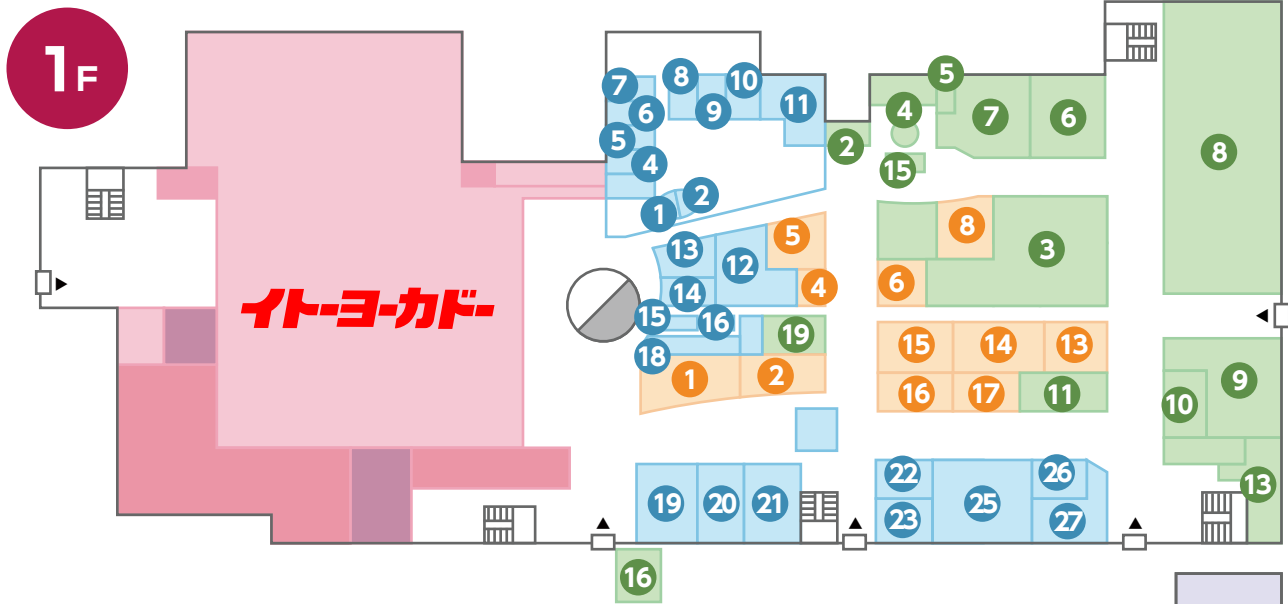

Floor Guide

- Fashion & Fashion Goods
- Restaurant & Sweet & Food
- Services & Others

Fashion & Fashion Goods

Fashion

- | | |
|--|-----------------|
| 1 Ladies&Kid's | anySiS / anyFAM |
| 2 Ladies | Discoat |
| 8 Ladies | CRB |
| 13 Ladies | ELLIFE |
| 14 Ladies | SM2 Keittio |
| 15 Innerwear | tu tu anna |
| 16 Ladies | grove |
| 17 Ladies | AMERICAN HOLIC |